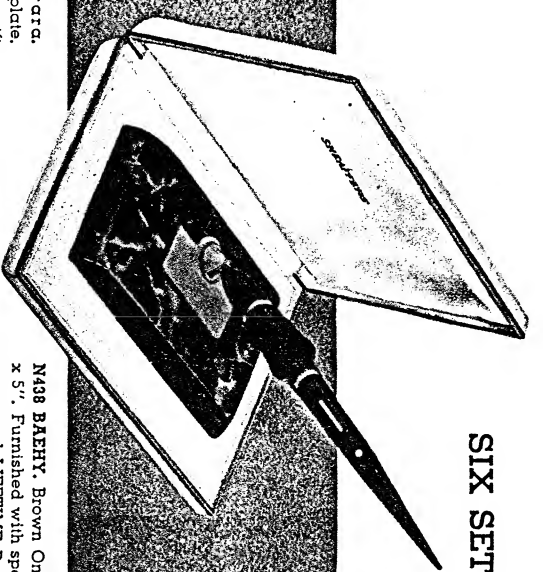

N498 BATERA. Brown and Colored Pedarra Onyx. 3 x 5 inches. With LIFETIME Pen $12.50.

N478 BAENP. Black Carrara. 3/4" x 5 1/4 inches. Gold Eagle motif. With LIFETIME Pen $12.50.

N438 BAEBY. Brown Onyx. 2 1/2" x 5". Furnished with special gift case, and LIFETIME Pen $12.50.

SIX SETS WITH GIFT